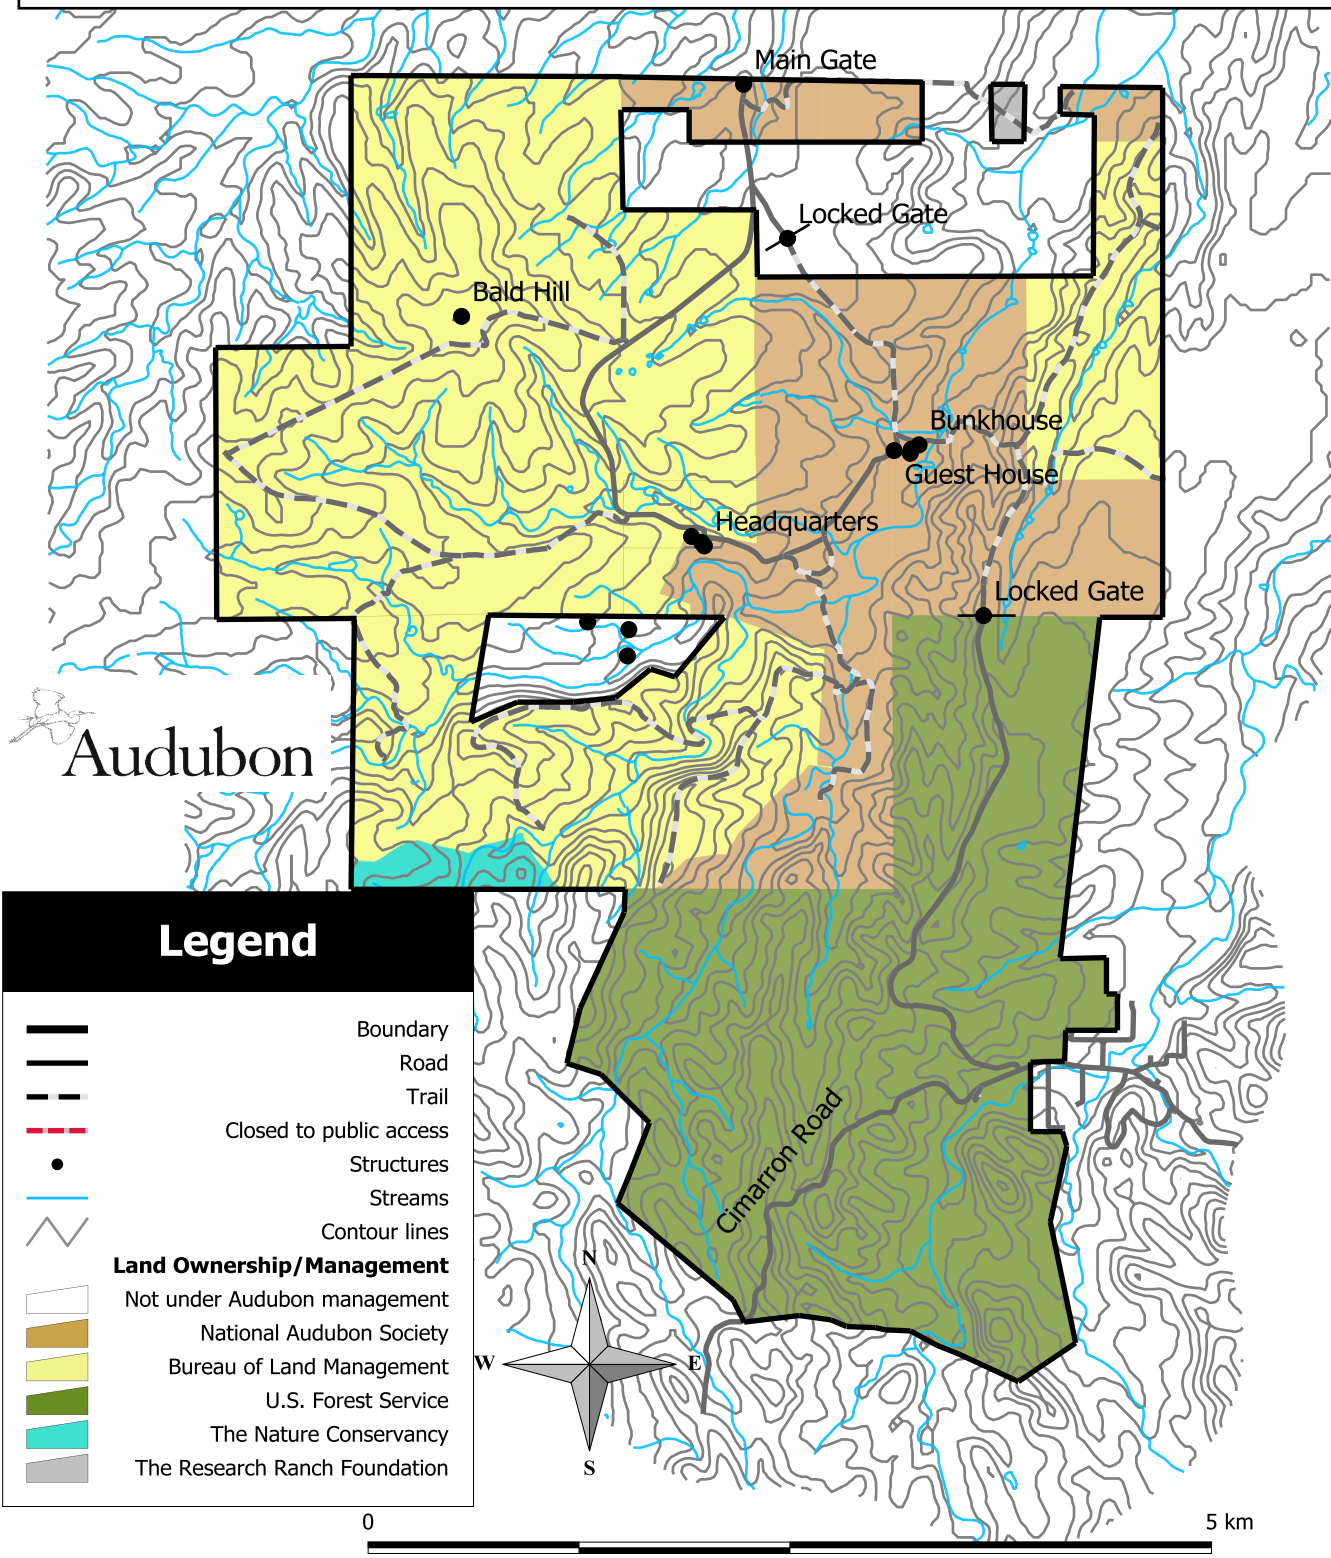

APPLETON-WHITTELL RESEARCH RANCH

Appleton-Whittell Research Ranch
 HC 1 Box 44
 Elgin, AZ 85611
 520-455-5522
www.audubonresearchranch.org

Roads Accessible with Permission
 HIKING ON TRAILS ONLY WITH PERMISSION
 NO VEHICLES ON TRAILS
 NO GUNS.....NO DOGS