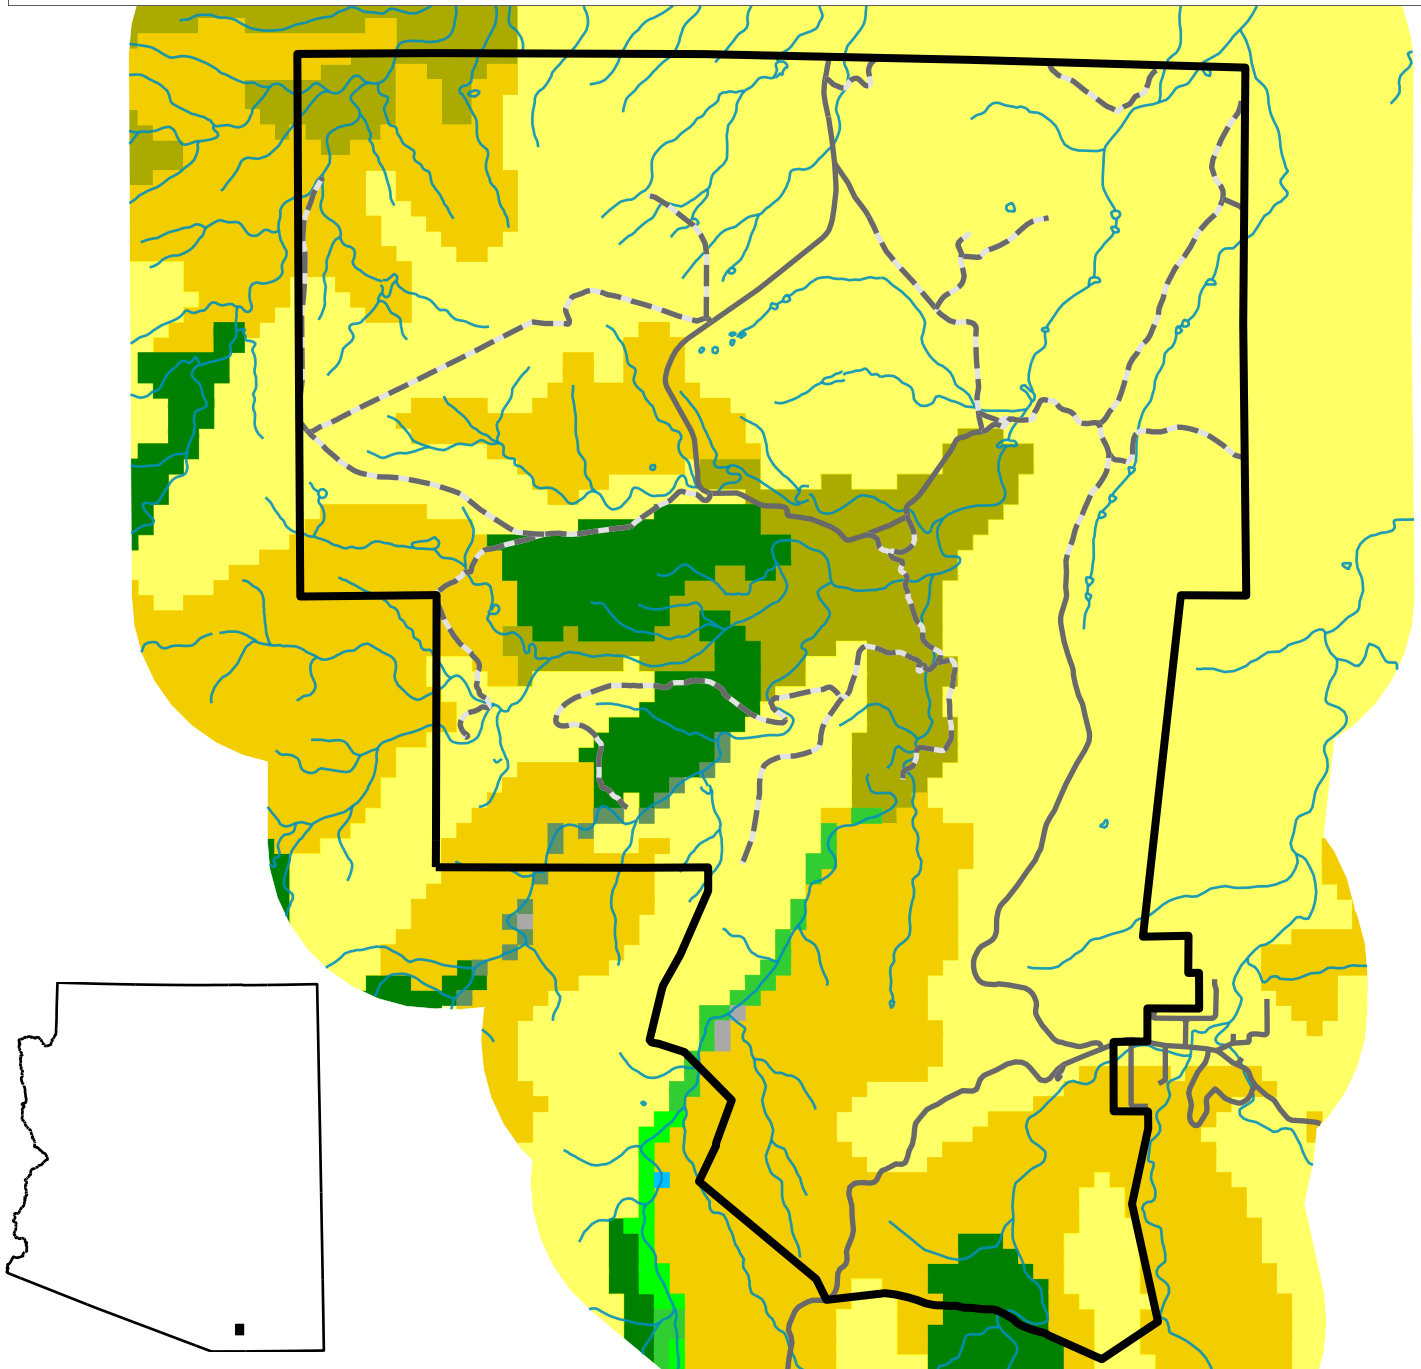

# Appleton-Whittell Research Ranch Vegetation Types (GAP)

## Legend

Vegetation Types	
	Agriculture
	Encinal Mixed Oak
	Int. Riparian/Cottonwood-Willow Forest
	Int. Riparian/Mixed Riparian Scrub
	Semidesert Mixed Grass-Mesquite
	Semidesert Mixed Grass-Mixed Scrub
	Semidesert Mixed Grass-Yucca-Agave
	Son. Riparian/Mixed Broadleaf Forest

Vegetation types within AWRR, Arizona GAP Analysis Project  
 USGS Sonoran Desert Research Station, U of A  
 Map prepared by C. Hass, AWRR, January 2009.

Scale: 1:45000  
 0 1 km