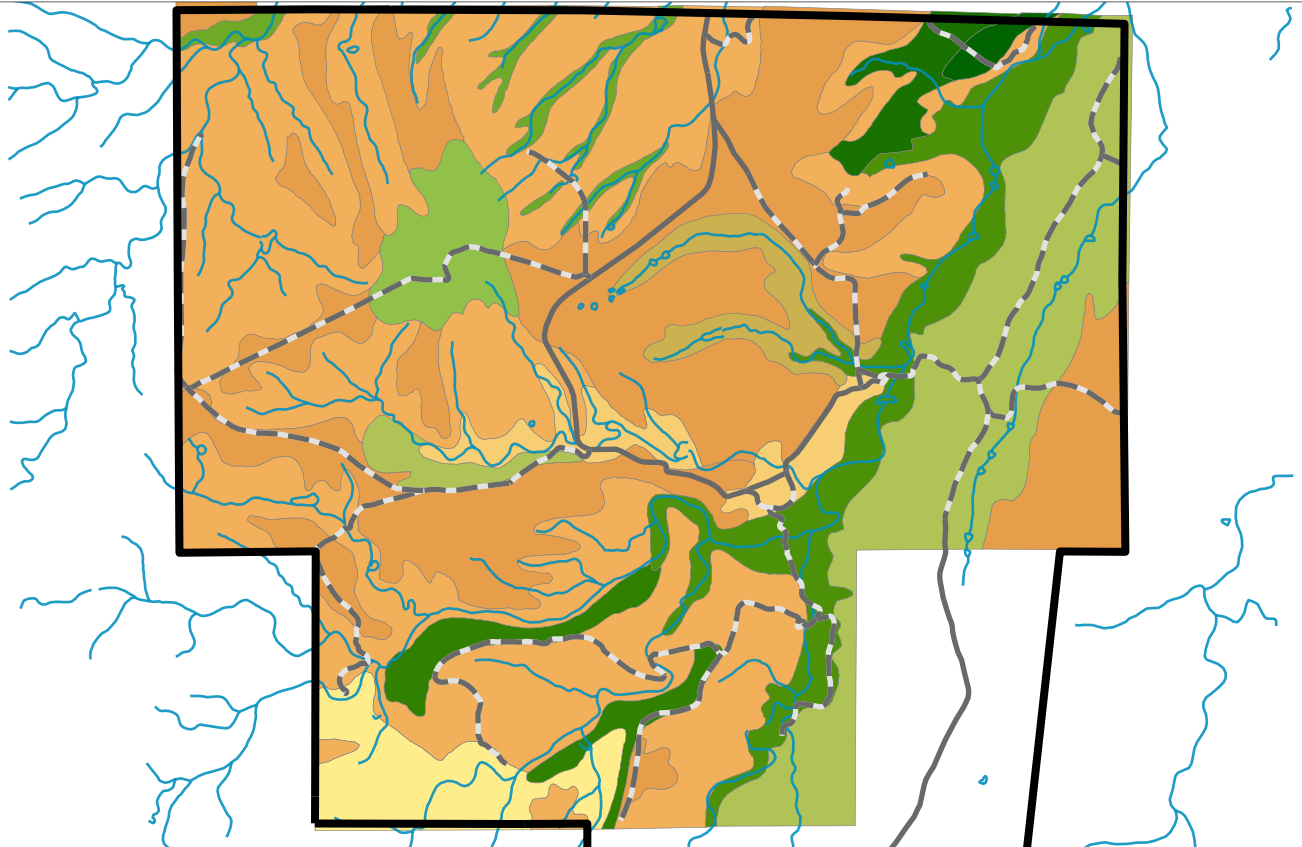

Appleton-Whittell Research Ranch Ecological Sites

Legend

Audubon

Appleton-Whittell Research Ranch
HC 1 Box 44
Elgin, AZ 85611
520-455-5522

www.audubonresearchranch.org

Ecological Site Descriptions 2000
USDA-NRCS, Dan Robbinett & Don Breckenfeld
Map prepared by C. Hass, AWRR, January 2009.

Scale: 1:45000
0 1 km