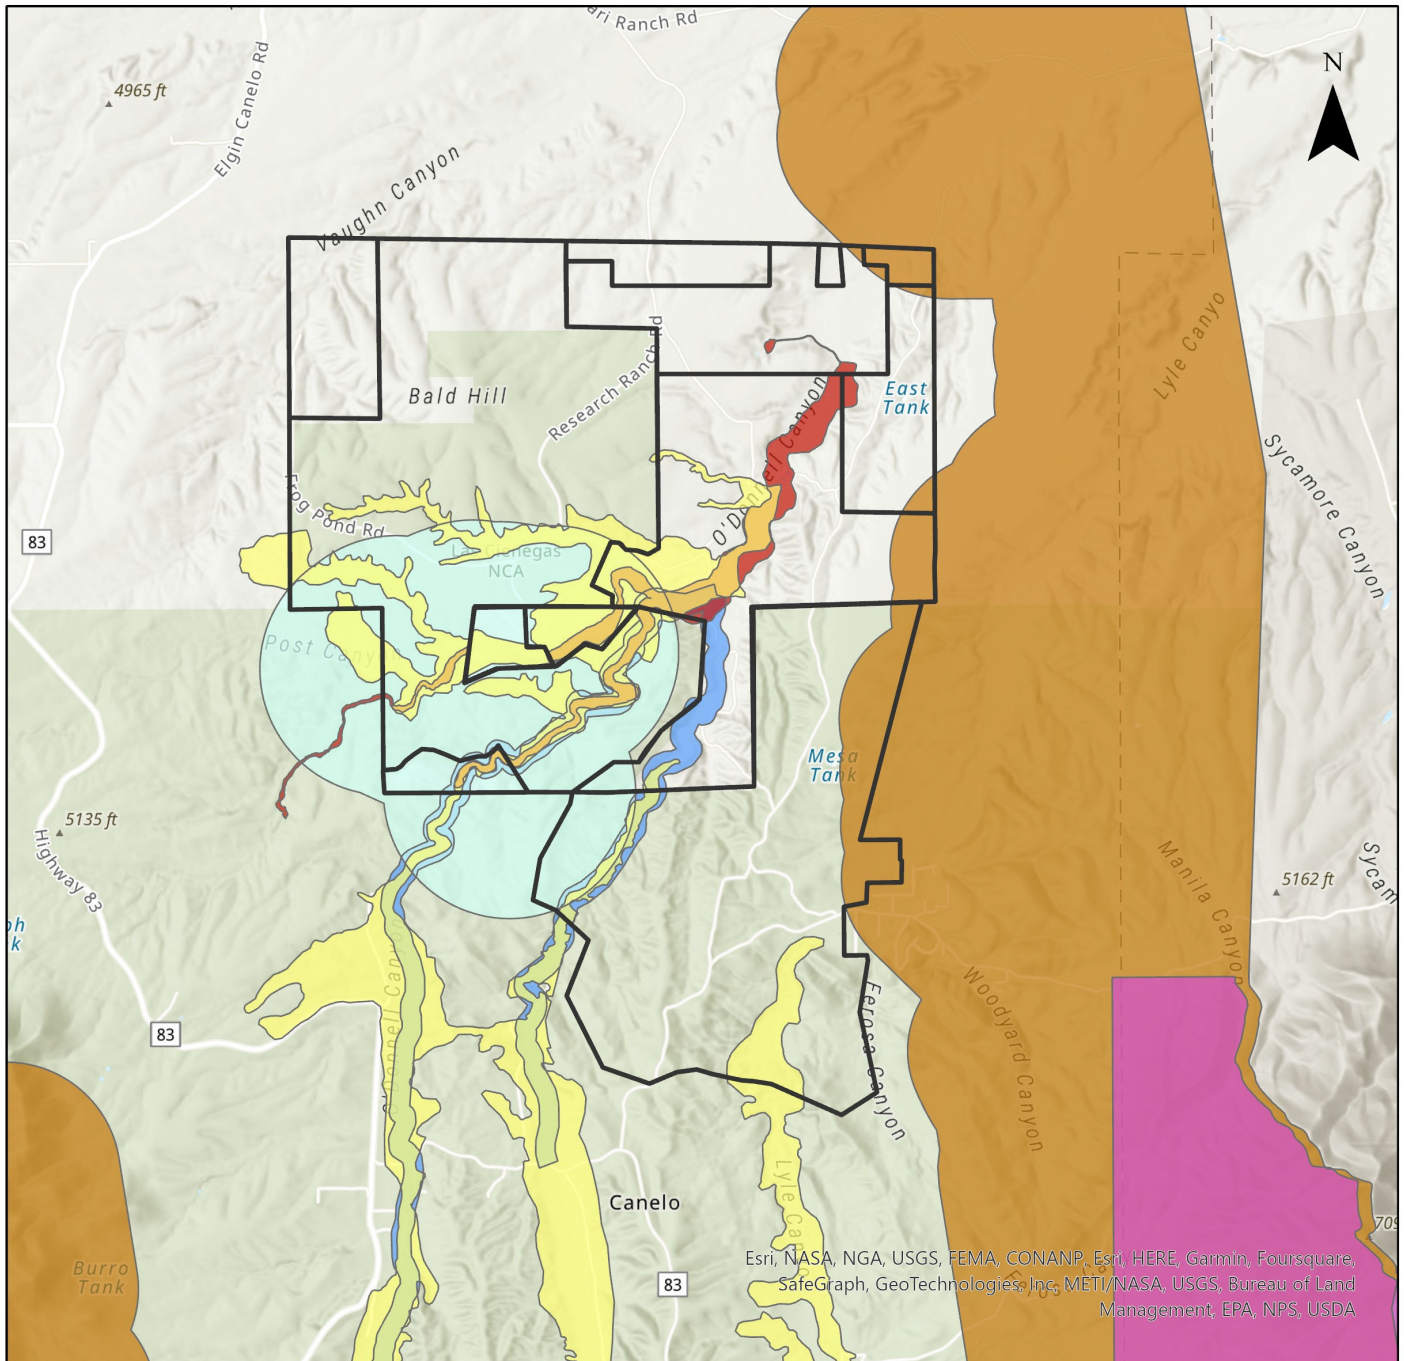

Final Critical Habitat on AWRR

Legend

- | | |
|--------------|------------------------------|
| AWRR Parcels | Mexican spotted owl |
| Gila chub | Northern Mexican gartersnake |
| Jaguar | Yellow-billed Cuckoo |
| | beardless chinchweed |