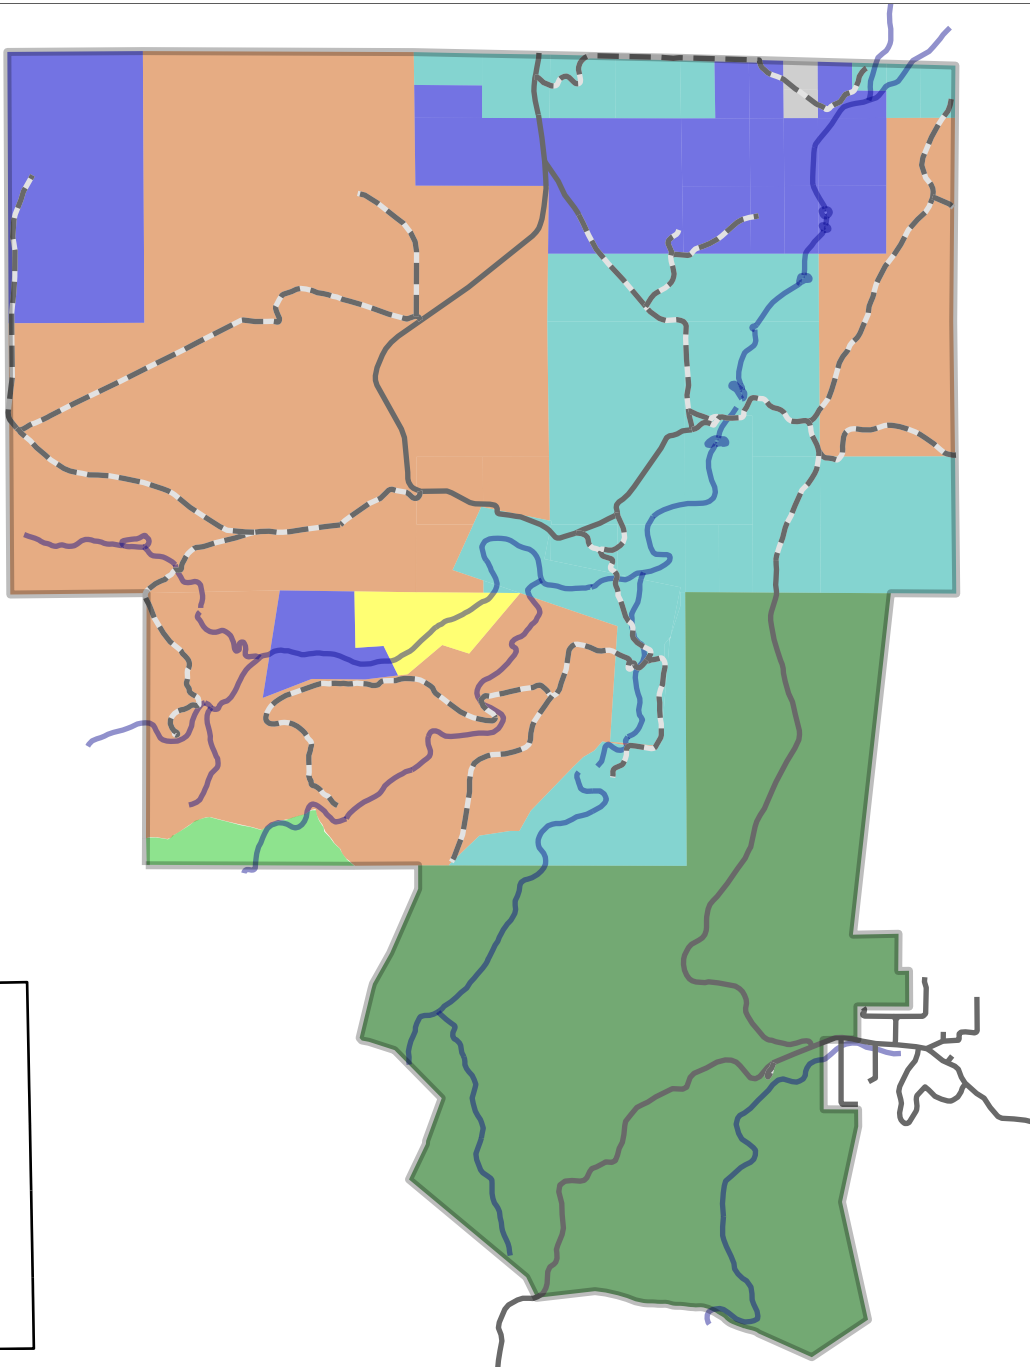

Appleton-Whittell Research Ranch Land Ownership

Legend

Land Ownership

Audubon
Bureau of Land Management
U.S. Forest Service
Swift Current Land & Cattle
The Nature Conservancy
The Research Ranch Foundation
Not under Audubon Management

Points and Lines

Boundary
Road
Trail
Streams

Audubon

Appleton-Whittell Research Ranch
HC 1 Box 44
Elgin, AZ 85611
520-455-5522
www.audubonresearchranch.org

Land ownership within AWRR
Map prepared by C. Hass, AWRR, January 2009.
Scale: 1:45000